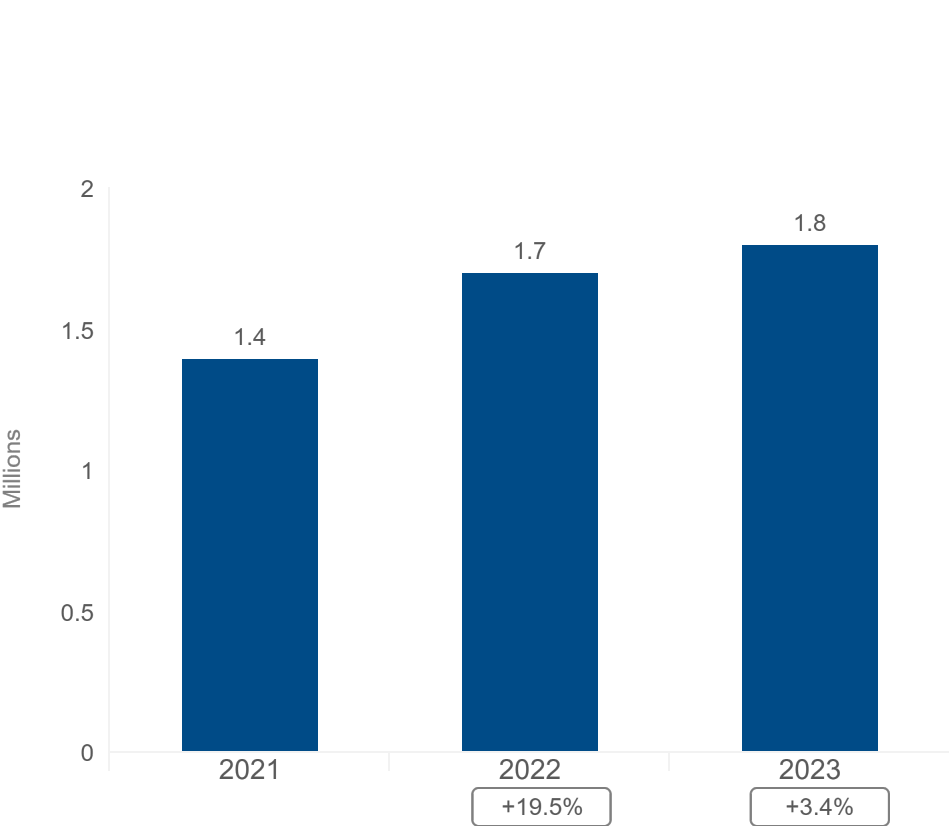

Travel USA Visitor Profile

2023

Total Size of State College/Centre County 2023 Domestic Travel Market

Total Person-Trips

5.0 Million

+3.1% vs. last year

Travel USA Visitor Profile

Overnight Visitation

2023

Overnight Trips to State College/Centre County

Size of State College/Centre County Overnight Travel Market - Adults vs. Children

Total Overnight Person-Trips

1.8 Million

- Adults
77% 1.4 Million
- Children
23% 0.4 Million