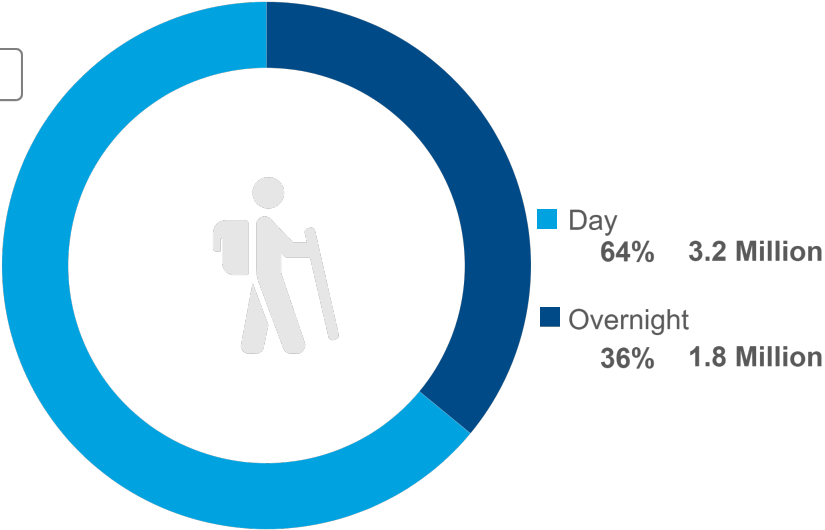

Travel USA Visitor Profile

2023

Total Size of State College/Centre County 2023 Domestic Travel Market

Total Person-Trips

5.0 Million

+3.1% vs. last year

Travel USA Visitor Profile

Overnight Visitation

2023

Overnight Trips to State College/Centre County

Size of State College/Centre County Overnight Travel Market - Adults vs. Children

Total Overnight Person-Trips

1.8 Million

- Adults
77% 1.4 Million
- Children
23% 0.4 Million