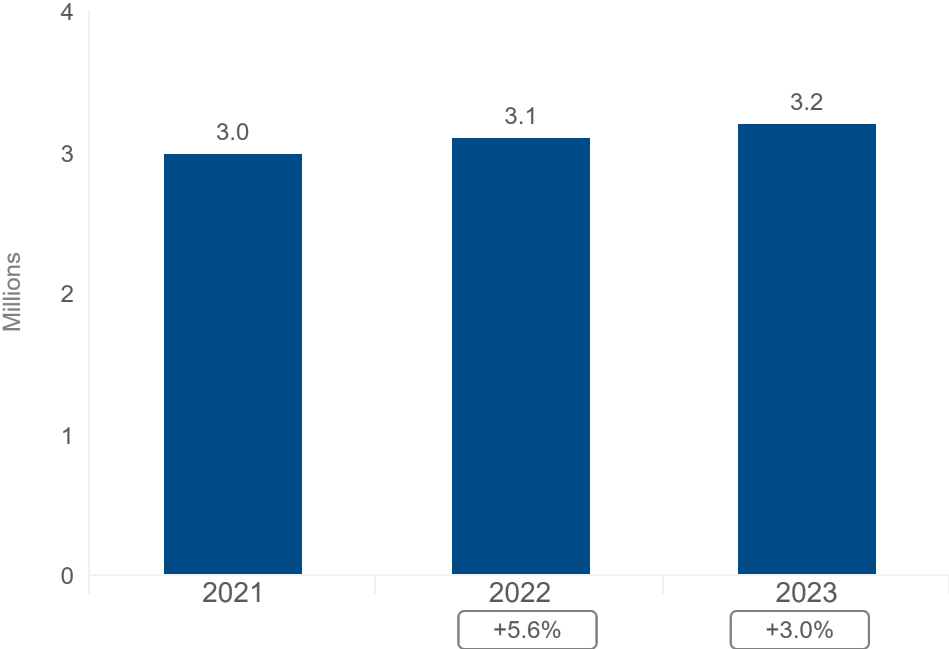

2023

Overnight Trips to State College/Centre County

Size of State College/Centre County Overnight Travel Market - Adults vs. Children

Total Overnight Person-Trips

1.8 Million

- Adults
77% 1.4 Million
- Children
23% 0.4 Million

Season of Trip
Total Overnight Person-Trips

Travel USA Visitor Profile

Day Visitation

2023

Day Trips to State College/Centre County

Size of State College/Centre County Day Travel Market - Adults vs. Children

Total Day Person-Trips
3.2 Million

■ Adults
72% 2.3 Million

■ Children
28% 0.9 Million

Season of Trip
Total Day Person-Trips

C  M P A S S

Longwoods
INTERNATIONAL